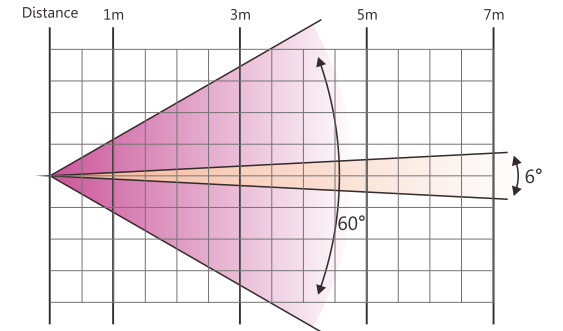

BR-740 WASH ZOOM 7X40W BR-740P WASH ZOOM 7X40W

SPECIFICATIONS:

- 7*40W 4-IN-1 RGBW LEDs ,50000 hours life span
- Input Voltage:AC90-260V 50/60Hz
- Control Signal:DMX512 master-slave and sound activated or auto operation
- Control Channel: 15/13 DMX channels USITT DMX-512<BR-740>
14/20/44/50 DMX channels USITT DMX-512<BR-740P>
- Power Consumption: 350W
- Dimension:307*224*397(mm)
- Packing Dimension: 430*320*490(mm)
- Net Weight: 9.5kgs
- Gross Weight: 13kgs

FEATURES:

- Each color and each LED controllable individually<BR-740P>
- Low power consumption
- 8/16 bit smooth and precise resolution for PAN/TILT movement
- Scan position memory, auto reposition after unexpected movement
- 6°-60°Smooth electronic linear zoom
- Built-in running programs
- Built-in color and graphic effect macros
- 0-100% Linear LED dimmer
- 1-25T/sec high speed LED shutter/strobe effect with variable speed
- Preset variable/random strobe and dimming pulse effect
- DMX512, master-slave, and sound activated controllable or auto operation
- DMX recorder and edit function integrated
- High resolution graphic LCD display
- POWERCON connector IN/OUT
- 3-Pin XLR connectors IN/OUT
- Constant temperature readout and management function
- -35°C ~ 45°C max ambient temperature
- IP20 protection rating
- 2.4" TFT LCD display (320*240pix) with 4 control buttons

PHOTOMETRICS DIAGRAM:

6° (LUX)				
R	21505	3910	1449	731
G	21045	3795	1449	736
B	40595	7475	2737	1380
W	37145	6785	2530	1265
RGBW	116450	21505	7820	3910
60° (LUX)				
R	6325	656	240	150
G	6038	644	241	150
B	11270	1208	425	250
W	9660	1970	380	229
RGBW	29900	3335	1254	725
6° (LUX)				
R	25300	4025	2070	1058
G	23000	4025	2013	1012
B	46000	8050	3450	1725
W	43700	7475	3450	460
RGBW	138000	21850	10350	4600
60° (LUX)				
R	6059	690	299	
G	6059	748	299	
B	10925	1380	460	
W	10350	1265	460	
RGBW	32200	4140	1380	