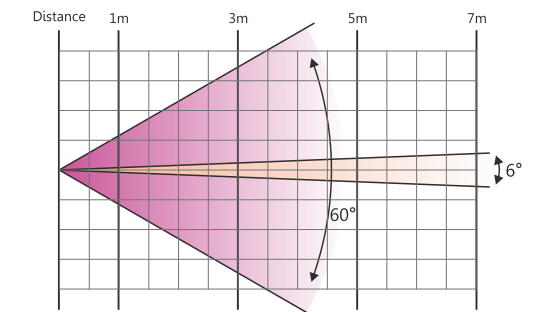

# BR-I925P WASH ZOOM I9X25W

**SPECIFICATIONS:**

- 19\*25W 4-IN-1 RGBW LEDs
- Input Voltage: AC90-260V 50/60Hz
- Control Signal: DMX512, master-slave and sound activated or auto operation
- Control Channel: 20/14/92/98MX channel modes
- Power Consumption: 525W
- Dimensions: 409(D)\*280(W)\*410(H)mm
- Packing Dimensions: 500(D)\*340(W)\*600(H)mm
- Net Weight: 11.2kg
- Gross Weight: 14.3kg

**FEATURES:**

- Low power consumption
- Specific optic lens of highly efficient elements integrated with glass tube
- CTB and CTO, linear colour temperature 2700K-8000K changable
- Each color and each LED controllable individually
- Fast, smooth and quiet motorized zoom with 6° -60° angle
- Even, soft edge and pure color mixing coverage
- Flicker free sources management
- 8/16 Bit smooth, fast and precise PAN/TILT movement
- 630°/540°/360°PAN optional and 270°/180°/90°TILT optional
- PAN/TILT reversible advantage
- PAN/TILT calibration available
- Scan position memory, auto reposition after unexpected movement
- 0-100% Smooth linear LED dimmer
- 7 built-in default programs for easy operation
- Different Kinds of pre-programmed macro effects with variable speed
- Variable speed strobe effect with 1-25 flashes per second
- Variable pulse and random effects
- Sound control with sensitivity adjustment
- 2.4" TFT LCD display (320\*240pix) with 4 control buttons
- LCD display switch-off automatically after 60 seconds
- DMX signal monitoring indicator available
- Lower noise and efficient FAN cooling system
- Efficient low noise self adjusting fan cooling system

**PHOTOMETRICS DIAGRAM:**

6° (LUX)				
Distance	1m	3m	5m	7m
R	16198	7091	2391	1320
G	32166	10151	3115	1665
B	48411	12411	3805	2010
W	37811	11269	3460	1930
RGBW	113110	41011	11426	7053
60° (LUX)				
R	2985	468	277	
G	4220	560	323	
B	5255	744	338	
W	4680	617	315	
RGBW	14413	1840	705	