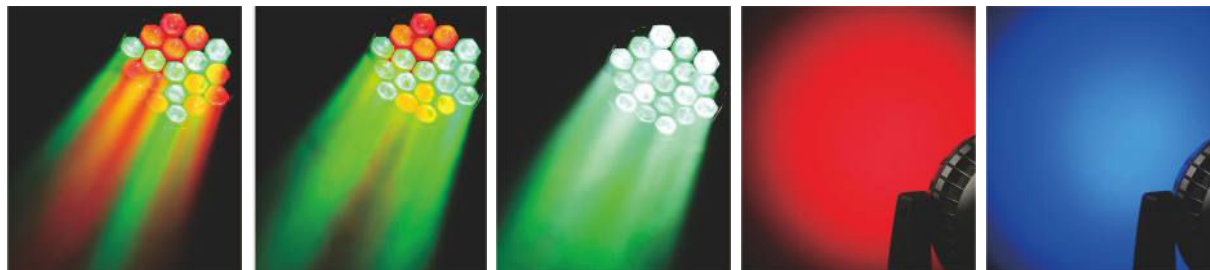

# BR-I925P WASH ZOOM I9X25W

**SPECIFICATIONS:**

- 19\*25W 4-IN-1 RGBW LEDs
- Input Voltage: AC90-260V 50/60Hz
- Control Signal: DMX512, master-slave and sound activated or auto operation
- Control Channel: 20/14/92/98MX channel modes
- Power Consumption: 525W
- Dimensions: 409(D)\*280(W)\*410(H)mm
- Packing Dimensions: 500(D)\*340(W)\*600(H)mm
- Net Weight: 11.2kg
- Gross Weight: 14.3kg

**FEATURES:**

- Low power consumption
- Specific optic lens of highly efficient elements integrated with glass tube
- CTB and CTO, linear colour temperature 2700K-8000K changable
- Each color and each LED controllable individually
- Fast, smooth and quiet motorized zoom with 6° -60° angle
- Even, soft edge and pure color mixing coverage
- Flicker free sources management
- 8/16 Bit smooth, fast and precise PAN/TILT movement
- 630°/540°/360°PAN optional and 270°/180°/90°TILT optional
- PAN/TILT reversible advantage
- PAN/TILT calibration available
- Scan position memory, auto reposition after unexpected movement
- 0-100% Smooth linear LED dimmer
- 7 built-in default programs for easy operation
- Different Kinds of pre-programmed macro effects with variable speed
- Variable speed strobe effect with 1-25 flashes per second
- Variable pulse and random effects
- Sound control with sensitivity adjustment
- 2.4" TFT LCD display (320\*240pix) with 4 control buttons
- LCD display switch-off automatically after 60 seconds
- DMX signal monitoring indicator available
- Lower noise and efficient FAN cooling system
- Efficient low noise self adjusting fan cooling system