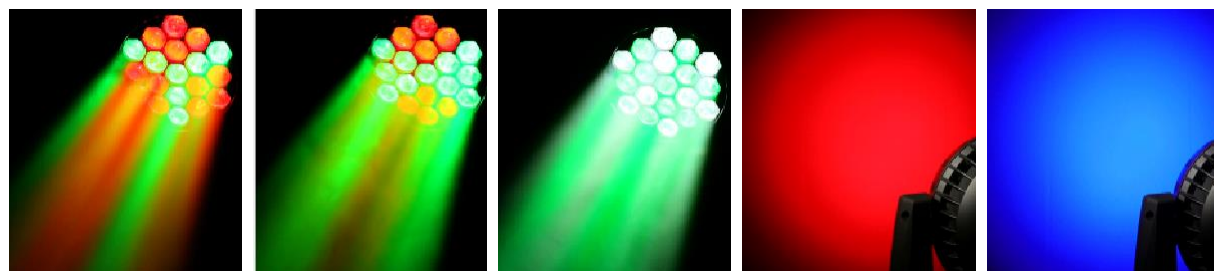

# BR-1915P MOVING HEAD WASH 19X15

- SPECIFICATIONS:**
- 19\*15W 4-IN-1 RGBW LEDs
  - Input Voltage: AC90-260V 50/60Hz
  - Control Signal: DMX512, master-slave and sound activated or auto operation
  - Control Channel: 20/14/92/98MX channel modes
  - Power Consumption: 350W
  - Dimensions: 409(D)\*280(W)\*410(H)mm
  - Packing Dimensions: 500(D)\*340(W)\*600(H)mm
  - Net Weight: 11.2kg
  - Gross Weight: 14.3kg

- FEATURES:**
- Low power consumption
  - Specific optic lens of highly efficient elements integrated with glass tube
  - CTB and CTO, linear colour temperature 2700K-8000K changable
  - Each color and each LED controllable individually
  - Fast, smooth and quiet motorized zoom with 6° -60° angle
  - Even, soft edge and pure color mixing coverage
  - Flicker free sources management
  - 8/16 Bit smooth, fast and precise PAN/TILT movement
  - 630°/540°/360°PAN optional and 270°/180°/90°TILT optional
  - PAN/TILT reversible advantage
  - PAN/TILT calibration available
  - Scan position memory, auto reposition after unexpected movement
  - 0-100% Smooth linear LED dimmer
  - 7 built-in default programs for easy operation
  - Different Kinds of pre-programmed macro effects with variable speed
  - Variable speed strobe effect with 1-25 flashes per second
  - Variable pulse and random effects
  - Sound control with sensitivity adjustment
  - 2.4" TFT LCD display (320\*240pix) with 4 control buttons
  - LCD display switch-off automatically after 60 seconds
  - DMX signal monitoring indicator available
  - Lower noise and efficient FAN cooling system