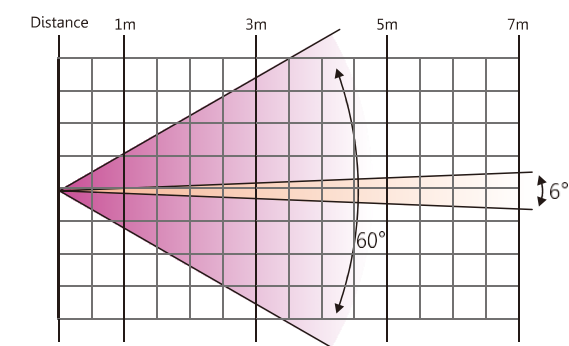

# BR-1915P MOVING HEAD WASH 19X15

- SPECIFICATIONS:**
- 19\*15W 4-IN-1 RGBW LEDs
  - Input Voltage: AC90-260V 50/60Hz
  - Control Signal: DMX512, master-slave and sound activated or auto operation
  - Control Channel: 20/14/92/98MX channel modes
  - Power Consumption: 350W
  - Dimensions: 409(D)\*280(W)\*410(H)mm
  - Packing Dimensions: 500(D)\*340(W)\*600(H)mm
  - Net Weight: 11.2kg
  - Gross Weight: 14.3kg

- FEATURES:**
- Low power consumption
  - Specific optic lens of highly efficient elements integrated with glass tube
  - CTB and CTO, linear colour temperature 2700K-8000K changable
  - Each color and each LED controllable individually
  - Fast, smooth and quiet motorized zoom with 6° -60° angle
  - Even, soft edge and pure color mixing coverage
  - Flicker free sources management
  - 8/16 Bit smooth, fast and precise PAN/TILT movement
  - 630°/540°/360°PAN optional and 270°/180°/90°TILT optional
  - PAN/TILT reversible advantage
  - PAN/TILT calibration available
  - Scan position memory, auto reposition after unexpected movement
  - 0-100% Smooth linear LED dimmer
  - 7 built-in default programs for easy operation
  - Different Kinds of pre-programmed macro effects with variable speed
  - Variable speed strobe effect with 1-25 flashes per second
  - Variable pulse and random effects
  - Sound control with sensitivity adjustment
  - 2.4" TFT LCD display (320\*240pix) with 4 control buttons
  - LCD display switch-off automatically after 60 seconds
  - DMX signal monitoring indicator available
  - Lower noise and efficient FAN cooling system

**PHOTOMETRICS DIAGRAM:**

4° (LUX)	1m	3m	5m	7m
R	15719	4255	1691	920
G	25300	6095	2415	1265
B	35650	8050	3105	1610
W	28750	7015	2760	1530
RGBW	88550	25415	7820	5290

60° (LUX)	1m	3m	5m	7m
R	2185	368	207	
G	3220	460	253	
B	4255	644	258	
W	3680	517	245	
RGBW	10810	1380	529	